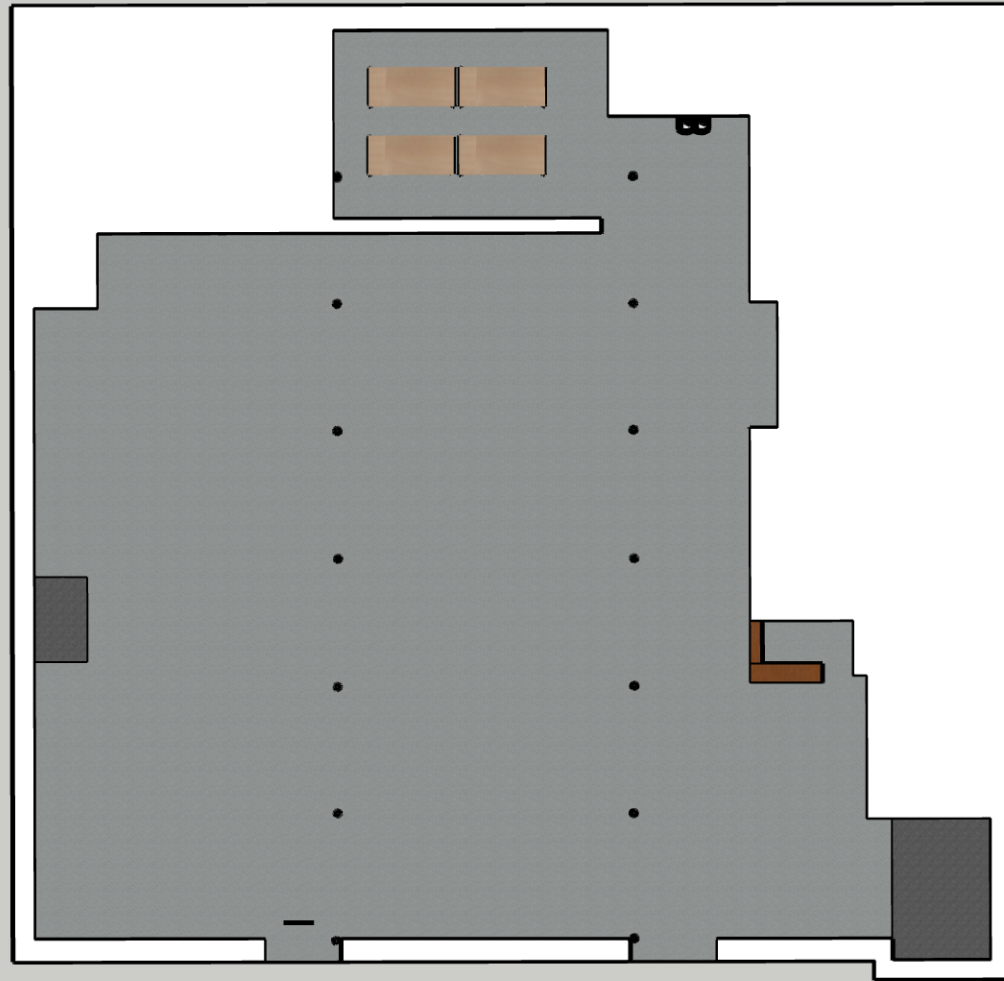

Main Gallery area in feet (without immovable walls visible)

57'10" x 57'x9.5" \approx 3,250 sqft of floor space

Main Gallery immoveable wall lengths in feet

Top Down view of Main Gallery without moveable walls

**Main Gallery with moveable walls (11
in total measuring 8'x8' each)**

**The orientation of moveable walls can
be adjusted as needed**

**Main Gallery
with moveable
walls (11 in total
measuring 8'x8'
each)**

**The orientation
of moveable
walls can be
adjusted as
needed**

Main Gallery with moveable walls (11 in total measuring 8'x8' each)

The orientation of moveable walls can be adjusted as needed