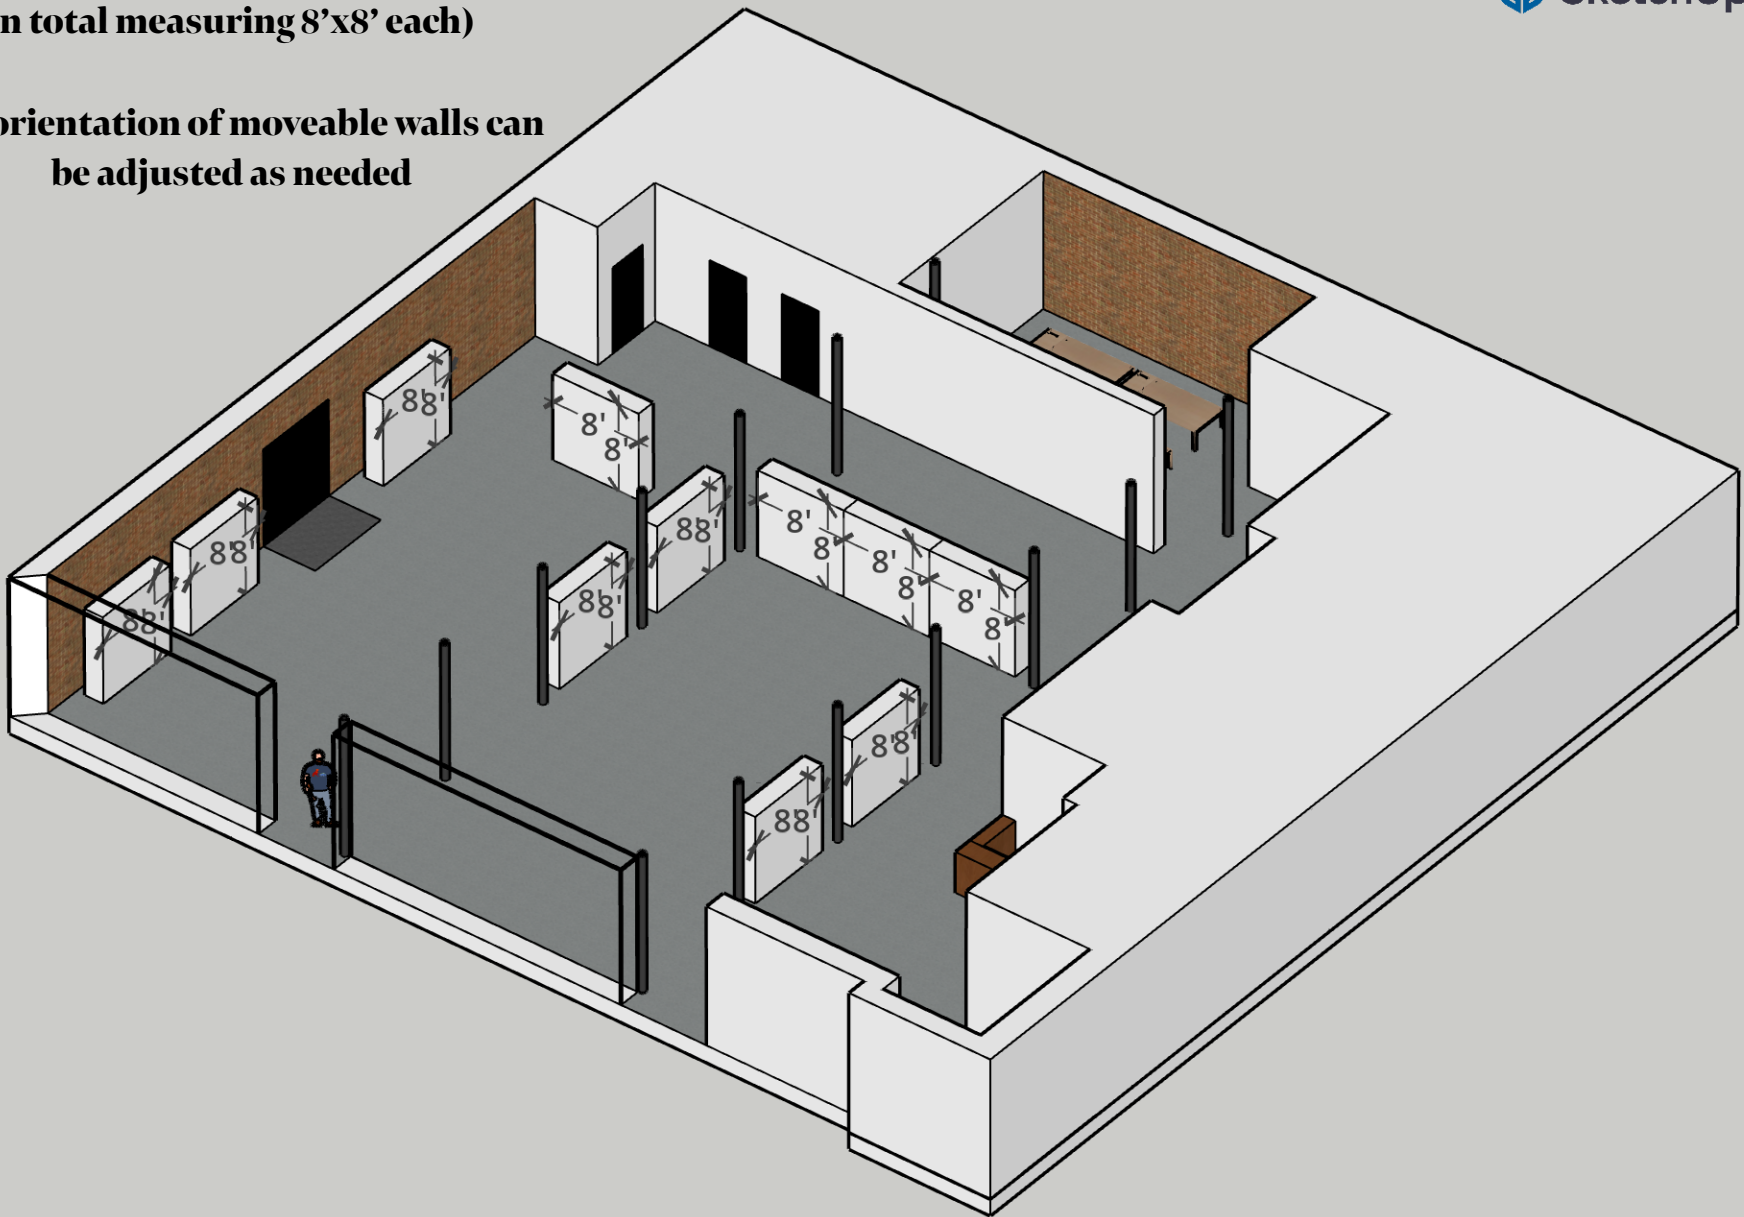

Main Gallery area in feet (without immovable walls visible)

57'10" x 57'x9.5" \approx 3,250 sqft of floor space

Main Gallery immoveable wall lengths in feet

Top Down view of Main Gallery without moveable walls

**Main Gallery with moveable walls (11
in total measuring 8'x8' each)**

**The orientation of moveable walls can
be adjusted as needed**

**Main Gallery
with moveable
walls (11 in total
measuring 8'x8'
each)**

**The orientation
of moveable
walls can be
adjusted as
needed**

Main Gallery with moveable walls (11 in total measuring 8'x8' each)

The orientation of moveable walls can be adjusted as needed