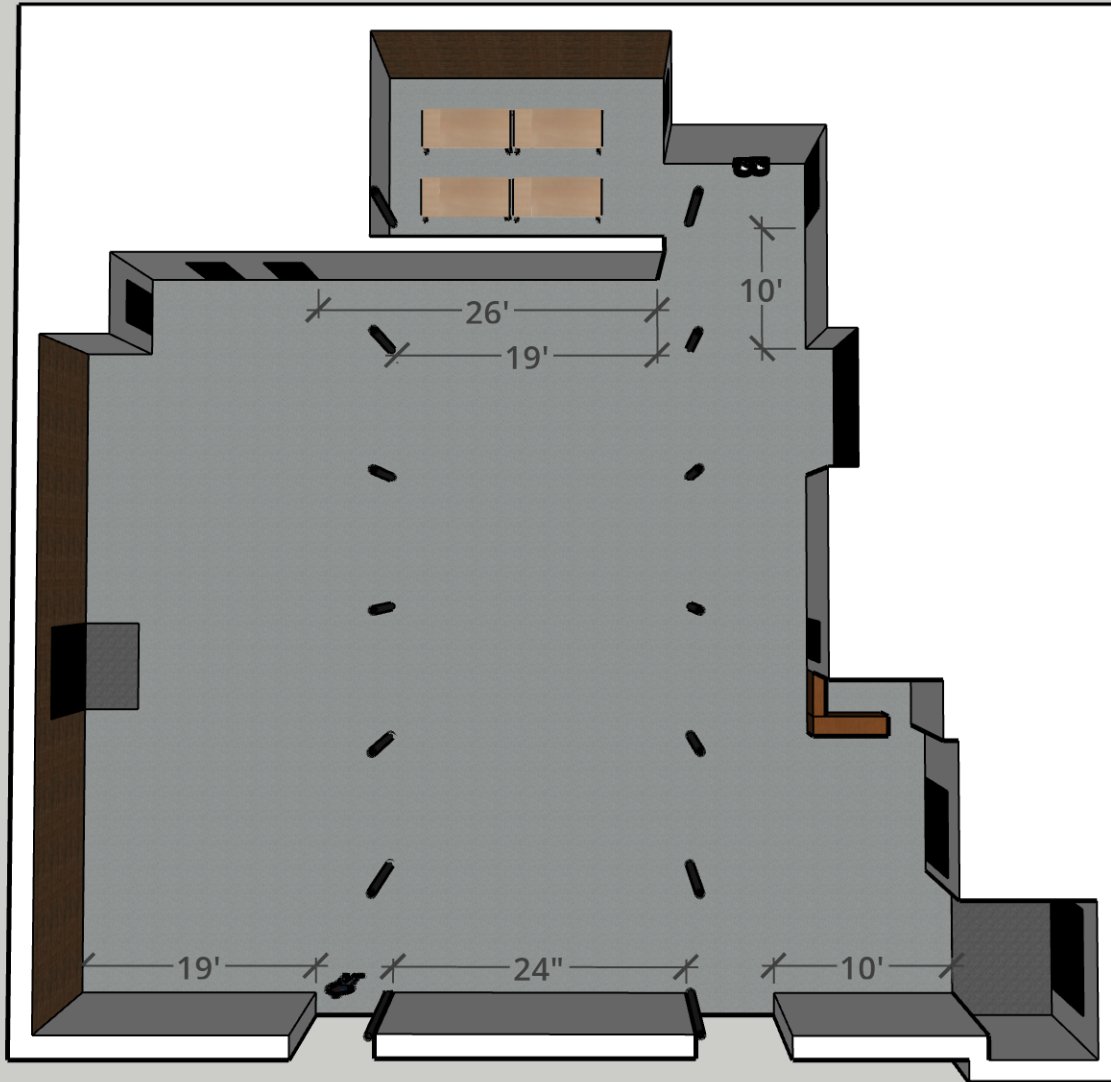

Main Gallery area in feet (without immovable walls visible)

57'10" x 57'x9.5" \approx 3,250 sqft of floor space

Main Gallery immoveable wall lengths in feet

Top Down view of Main Gallery without moveable walls

**Main Gallery with moveable walls (11
in total measuring 8'x8' each)**

**The orientation of moveable walls can
be adjusted as needed**

**Main Gallery
with moveable
walls (11 in total
measuring 8'x8'
each)**

**The orientation
of moveable
walls can be
adjusted as
needed**

Main Gallery with moveable walls (11 in total measuring 8'x8' each)

The orientation of moveable walls can be adjusted as needed