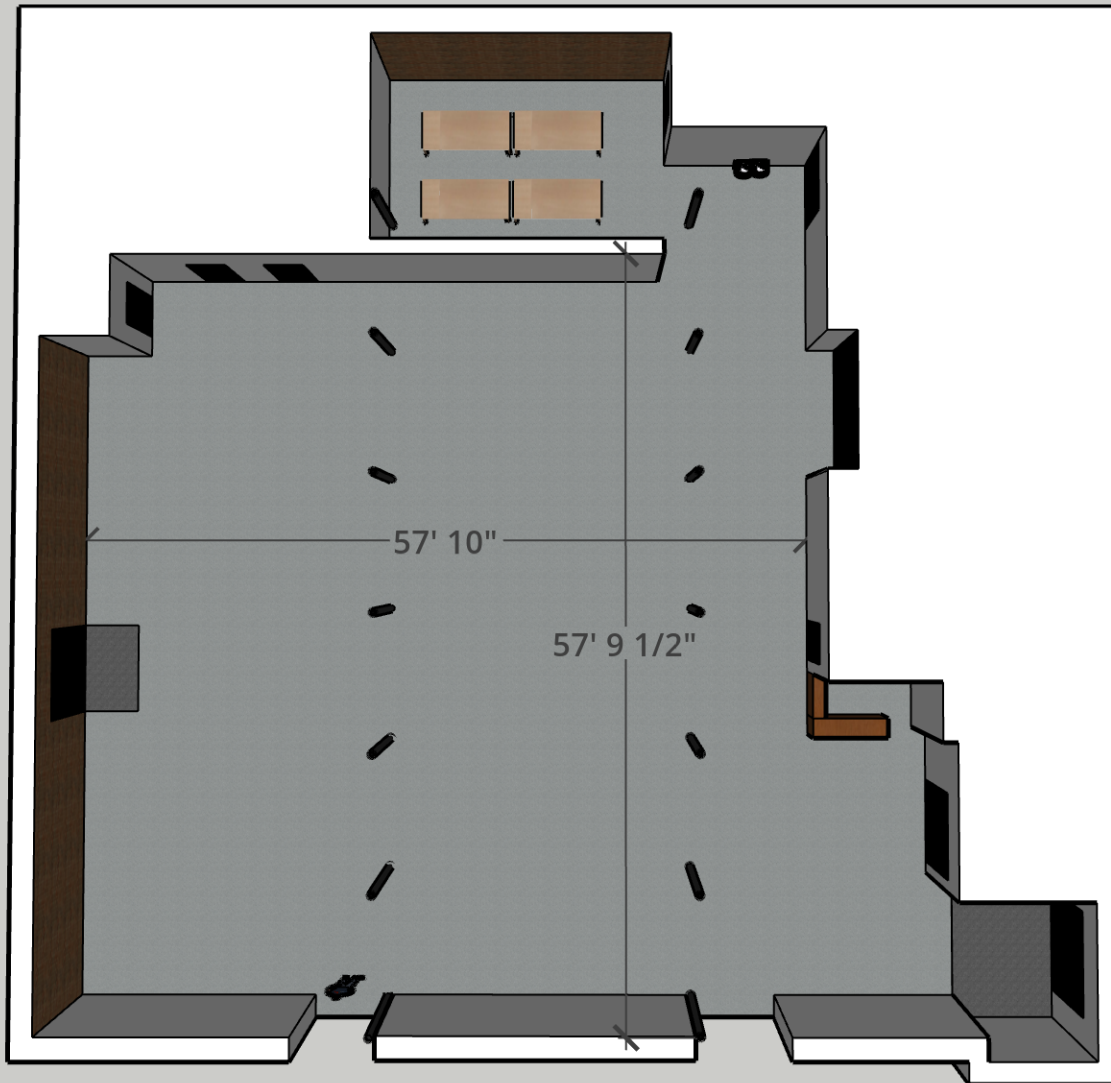

Main Gallery area in feet (without immovable walls visible)

57'10" x 57'x9.5" \approx 3,250 sqft of floor space

Main Gallery immoveable wall lengths in feet

Top Down view of Main Gallery without moveable walls

**Main Gallery with moveable walls (11
in total measuring 8'x8' each)**

**The orientation of moveable walls can
be adjusted as needed**

**Main Gallery
with moveable
walls (11 in total
measuring 8'x8'
each)**

**The orientation
of moveable
walls can be
adjusted as
needed**

Main Gallery with moveable walls (11 in total measuring 8'x8' each)

The orientation of moveable walls can be adjusted as needed