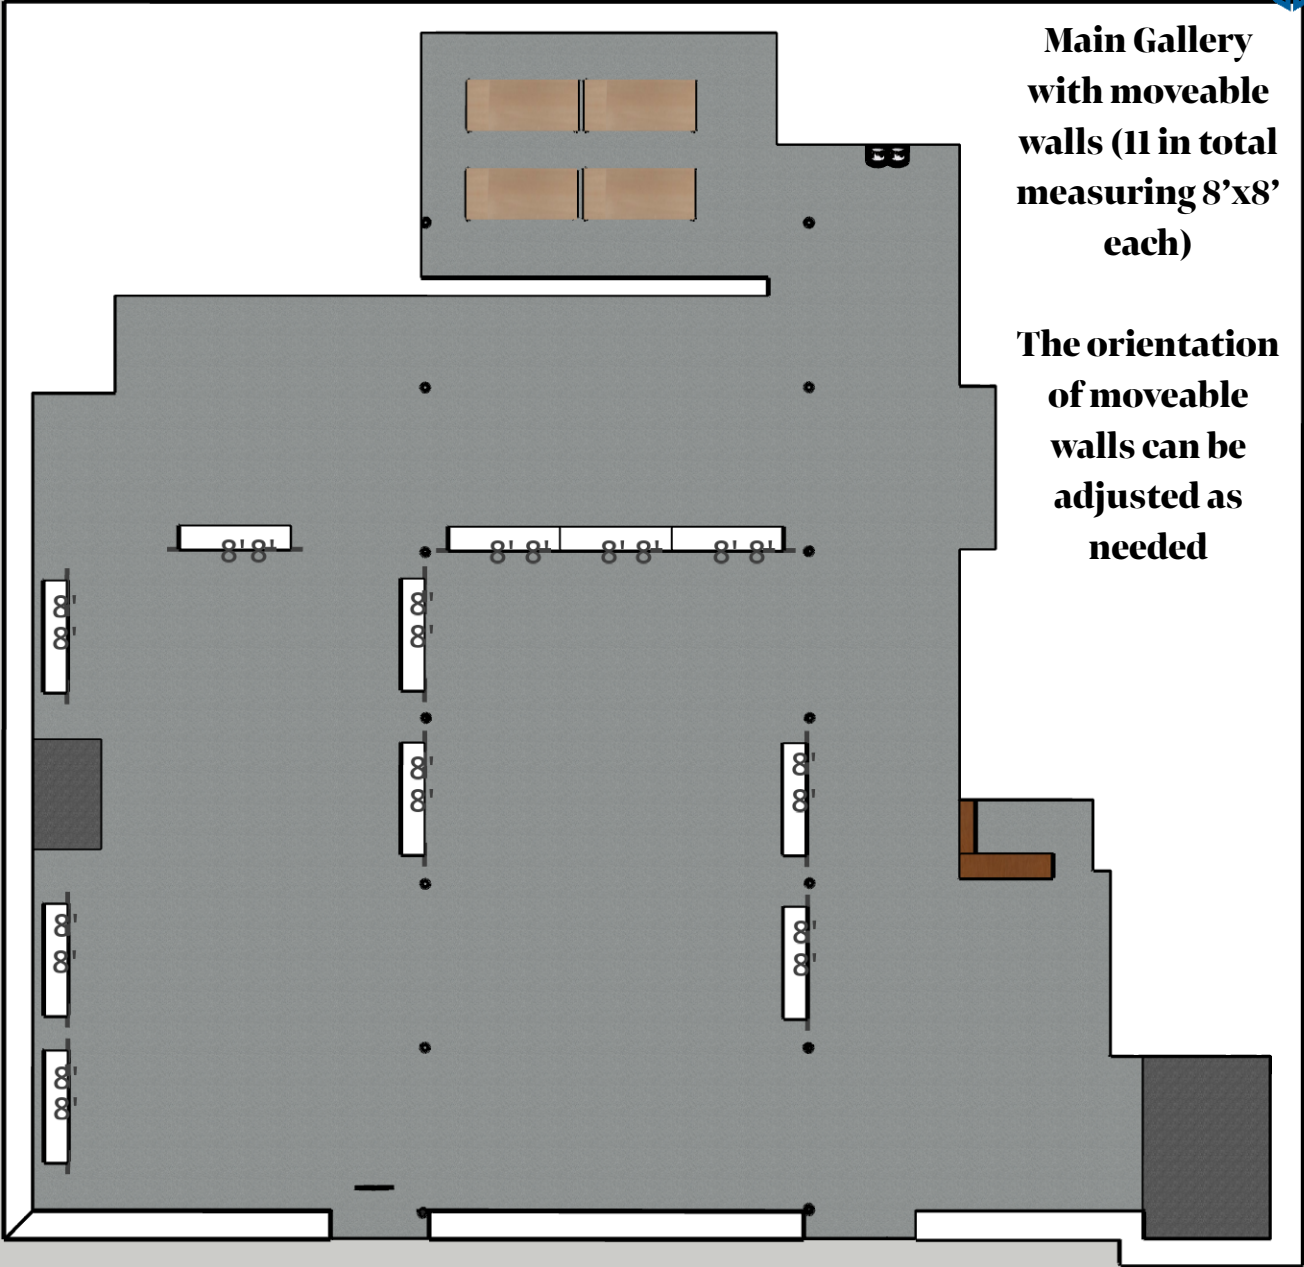

Main Gallery area in feet (without immovable walls visible)

57'10" x 57'x9.5" \approx 3,250 sqft of floor space

Main Gallery immoveable wall lengths in feet

Top Down view of Main Gallery without moveable walls

**Main Gallery with moveable walls (11
in total measuring 8'x8' each)**

**The orientation of moveable walls can
be adjusted as needed**

**Main Gallery
with moveable
walls (11 in total
measuring 8'x8'
each)**

**The orientation
of moveable
walls can be
adjusted as
needed**

Main Gallery with moveable walls (11 in total measuring 8'x8' each)

The orientation of moveable walls can be adjusted as needed